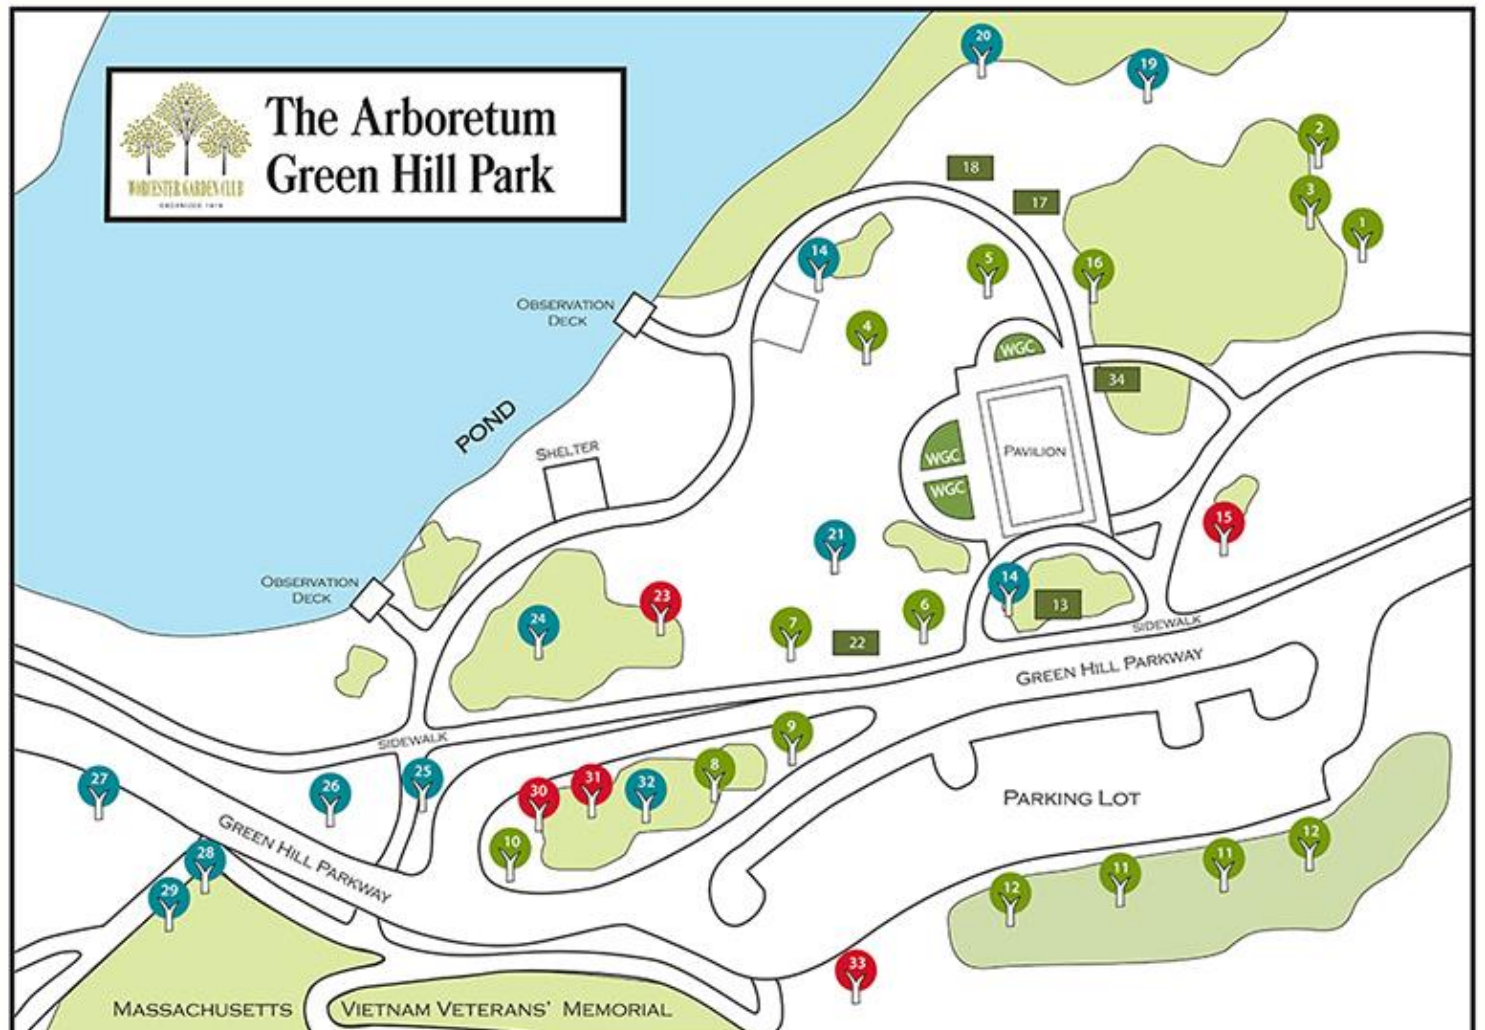

The Arboretum Green Hill Park

 Planted by WGC on Arbor Day 2012. Resistant to ALB	 Planted Prior to 2009 Resistant to ALB	 Planted Prior to 2009 Not Resistant to ALB	
1. Autumn Brilliance Serviceberry	10. Upright European Hornbeam	19. Pignut Hickory	27. Eastern White Pine
2. Corneliancherry Dogwood	11. Green Pillar Pin Oak	20. Red Pines	28. Silver Lindens
3. Thornless Cocksaur Hawthorn	12. Skyline Honey Locust	21. Colorado Spruce	29. Common Bald Cypress
4. Kousa Dogwood	13. Introductory Sign	22. Asian Longhorned Beetle Sign	30. Red Maples
5. Japanese Tree Lilac	14. Dawn Redwoods	23. Sugar Maple	31. River Birch
6. Dawyck Purple Beech	15. Sweet Birch	24. White Oak	32. White Fir
7. Fastigiata White Pine	16. Crabapple Grove, planted in 2000	25. Saucer Magnolia	33. Common Horse Chestnut
8. Japanese Zelkova	17. Diversity-Early Detection Sign	26. Honey Locust	34. Award Plaque to Worcester Garden Club
9. Black Tupelo	18. Emerald Ash Borer Sign		